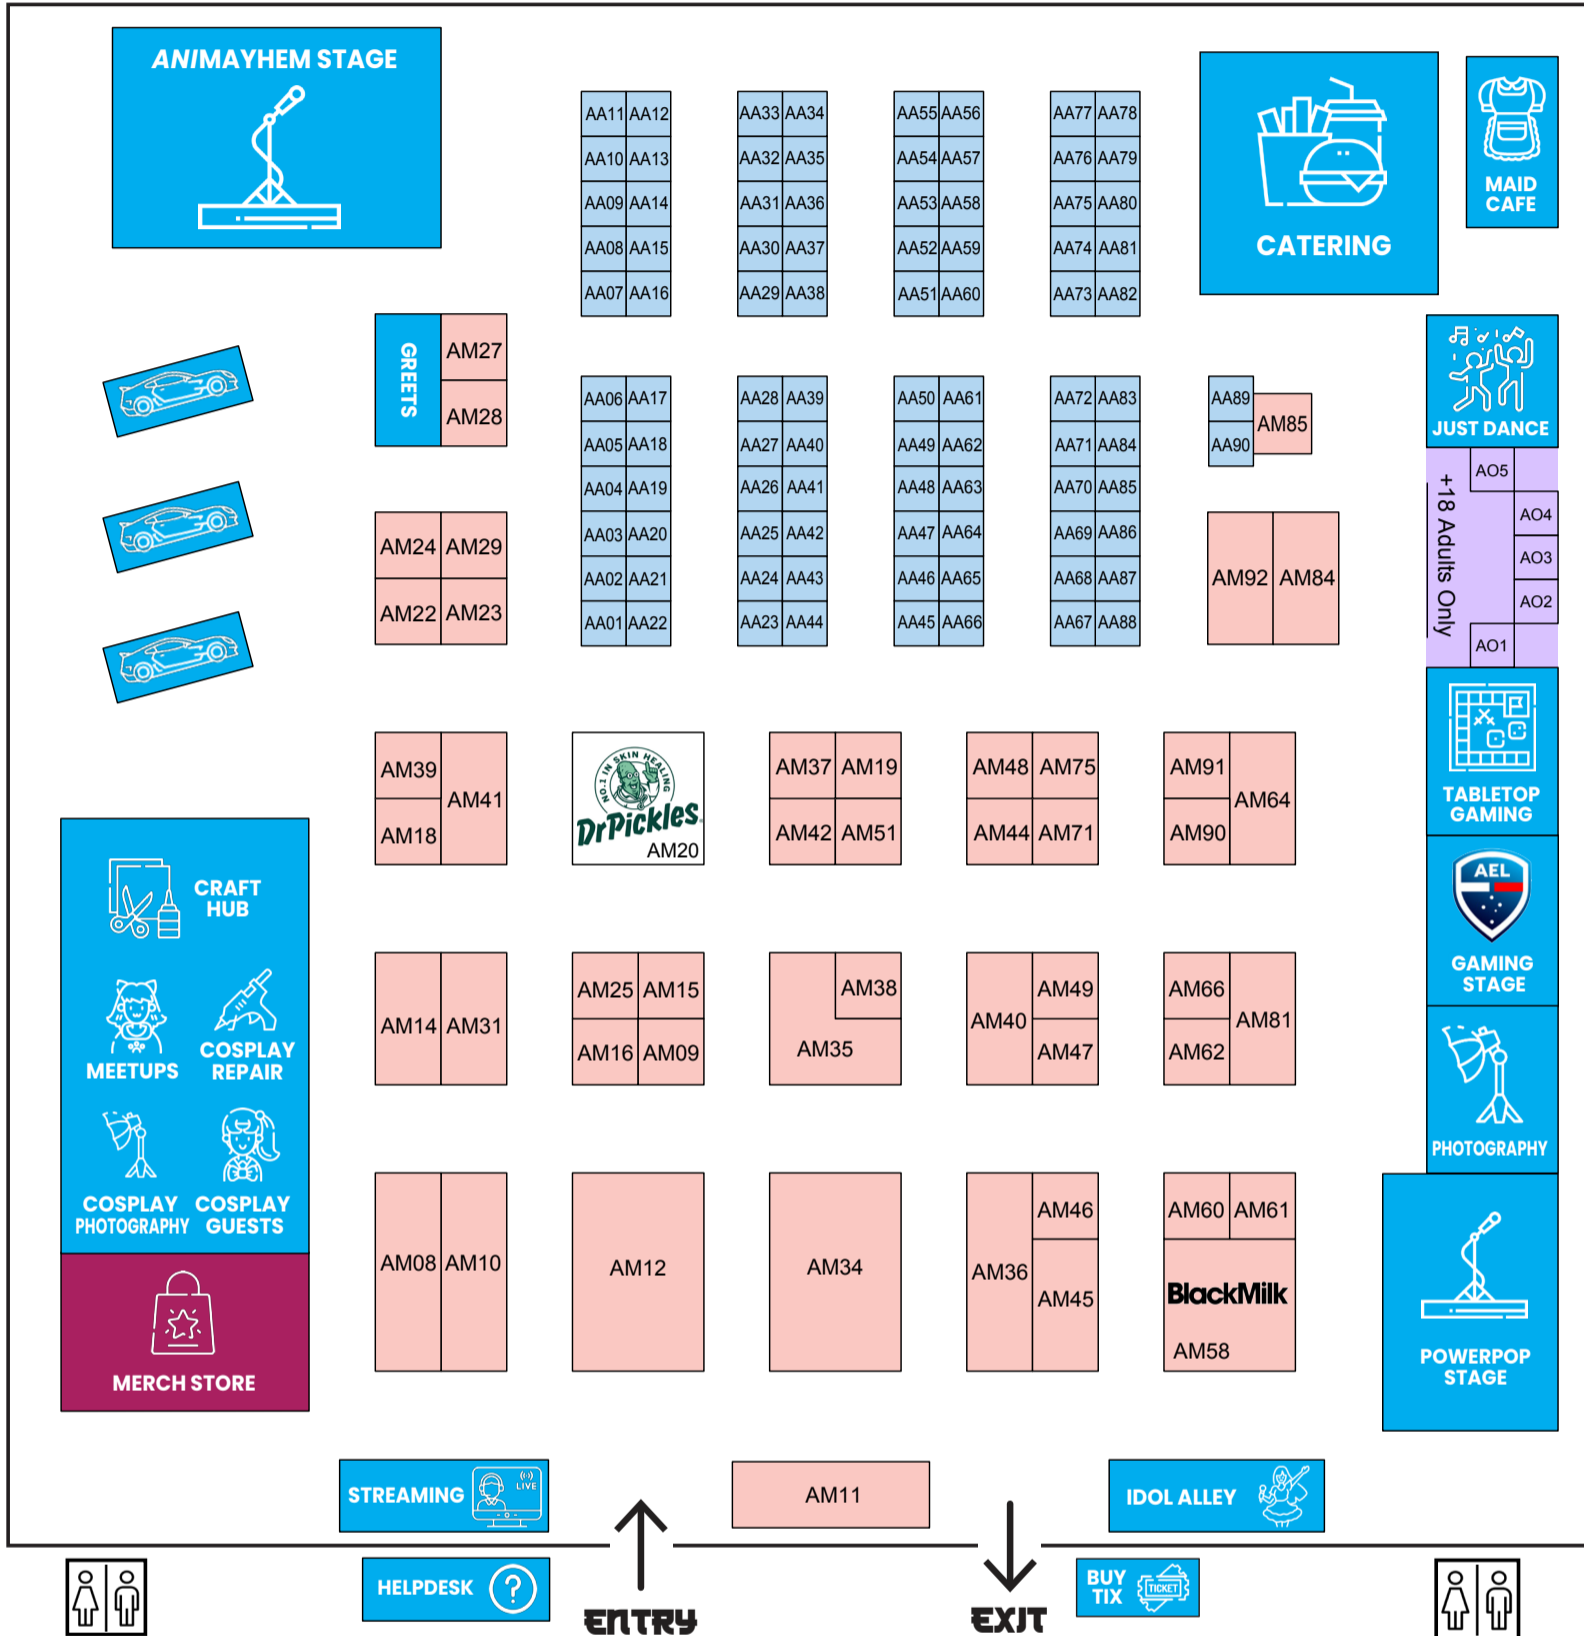

MAY 2-3 2026

Brisbane Convention & Exhibition Centre • 10am to 4pm

ANIMAYHEM STAGE SCHEDULE

SATURDAY

10:15AM	IDOL TALK: THE IDOL STARTER PACK HOW TO DEBUT AS AN IDOL IN AUSTRALIA
11:15AM	SPEAK, LEARN, CONNECT: JAPANESE WITH BJLC
12:15PM	WATCH THE CRAFT: RAMEN LIVE
1:15PM	RADIO TAISO WITH ONIGIRI!
2:15PM	CRINGE IT TO WIN IT! COSPLAY PERFORMANCE FOR COMPETITIONS
3:15PM	FOOD WARS PRESENTED BY UNCLE DON AND NONNA SAN

POWERPOP STAGE SCHEDULE

SATURDAY

10:15AM	DOKI CHU
10:30AM	CONSTELLATION
11:00AM	PARADOX DANCE CLASS
12:00PM	PARADOX DANCE CLASS - KID PERFORMANCE
12:30PM	LOVESTRUCK IDOL BUNNY
12:45PM	LIFT:OFF!
1:00PM	A-MUSE PROJECT
1:30PM	PAIDA
2:00PM	DAVINE
2:15PM	STAR☆DOSED
2:30PM	PASTELKITSUNE
2:45PM	ANIMAYHEM KARAOKE COMPETITION!
3:30PM	ANIMAYHEM COSPLAY PARADE

ANIMAYHEM ANIMEETS SCHEDULE

SATURDAY

10:30AM	POKÉMON
11:30AM	ACROSS THE HOYOVERSE
12:00PM	ANIME
12:30PM	APOTHECARY DIARIES
1:00PM	ONE PIECE
1:30PM	CHAINSAW MAN
2:00PM	STUDIO GHIBLI
2:30PM	UMAMUSUME
3:30PM	TWISTED WONDERLAND

SUNDAY

10:30AM	FRIEREN
11:30AM	VOCALOID / VTUBER
12:00PM	NINTENDO
12:30PM	MY HERO ACADEMIA
1:00PM	ANIME
1:30PM	DEMON SLAYER
2:00PM	DELICIOUS IN DUNGEON / FOOD
2:30PM	ACROSS THE HOYOVERSE
3:30PM	DANGANROMPA